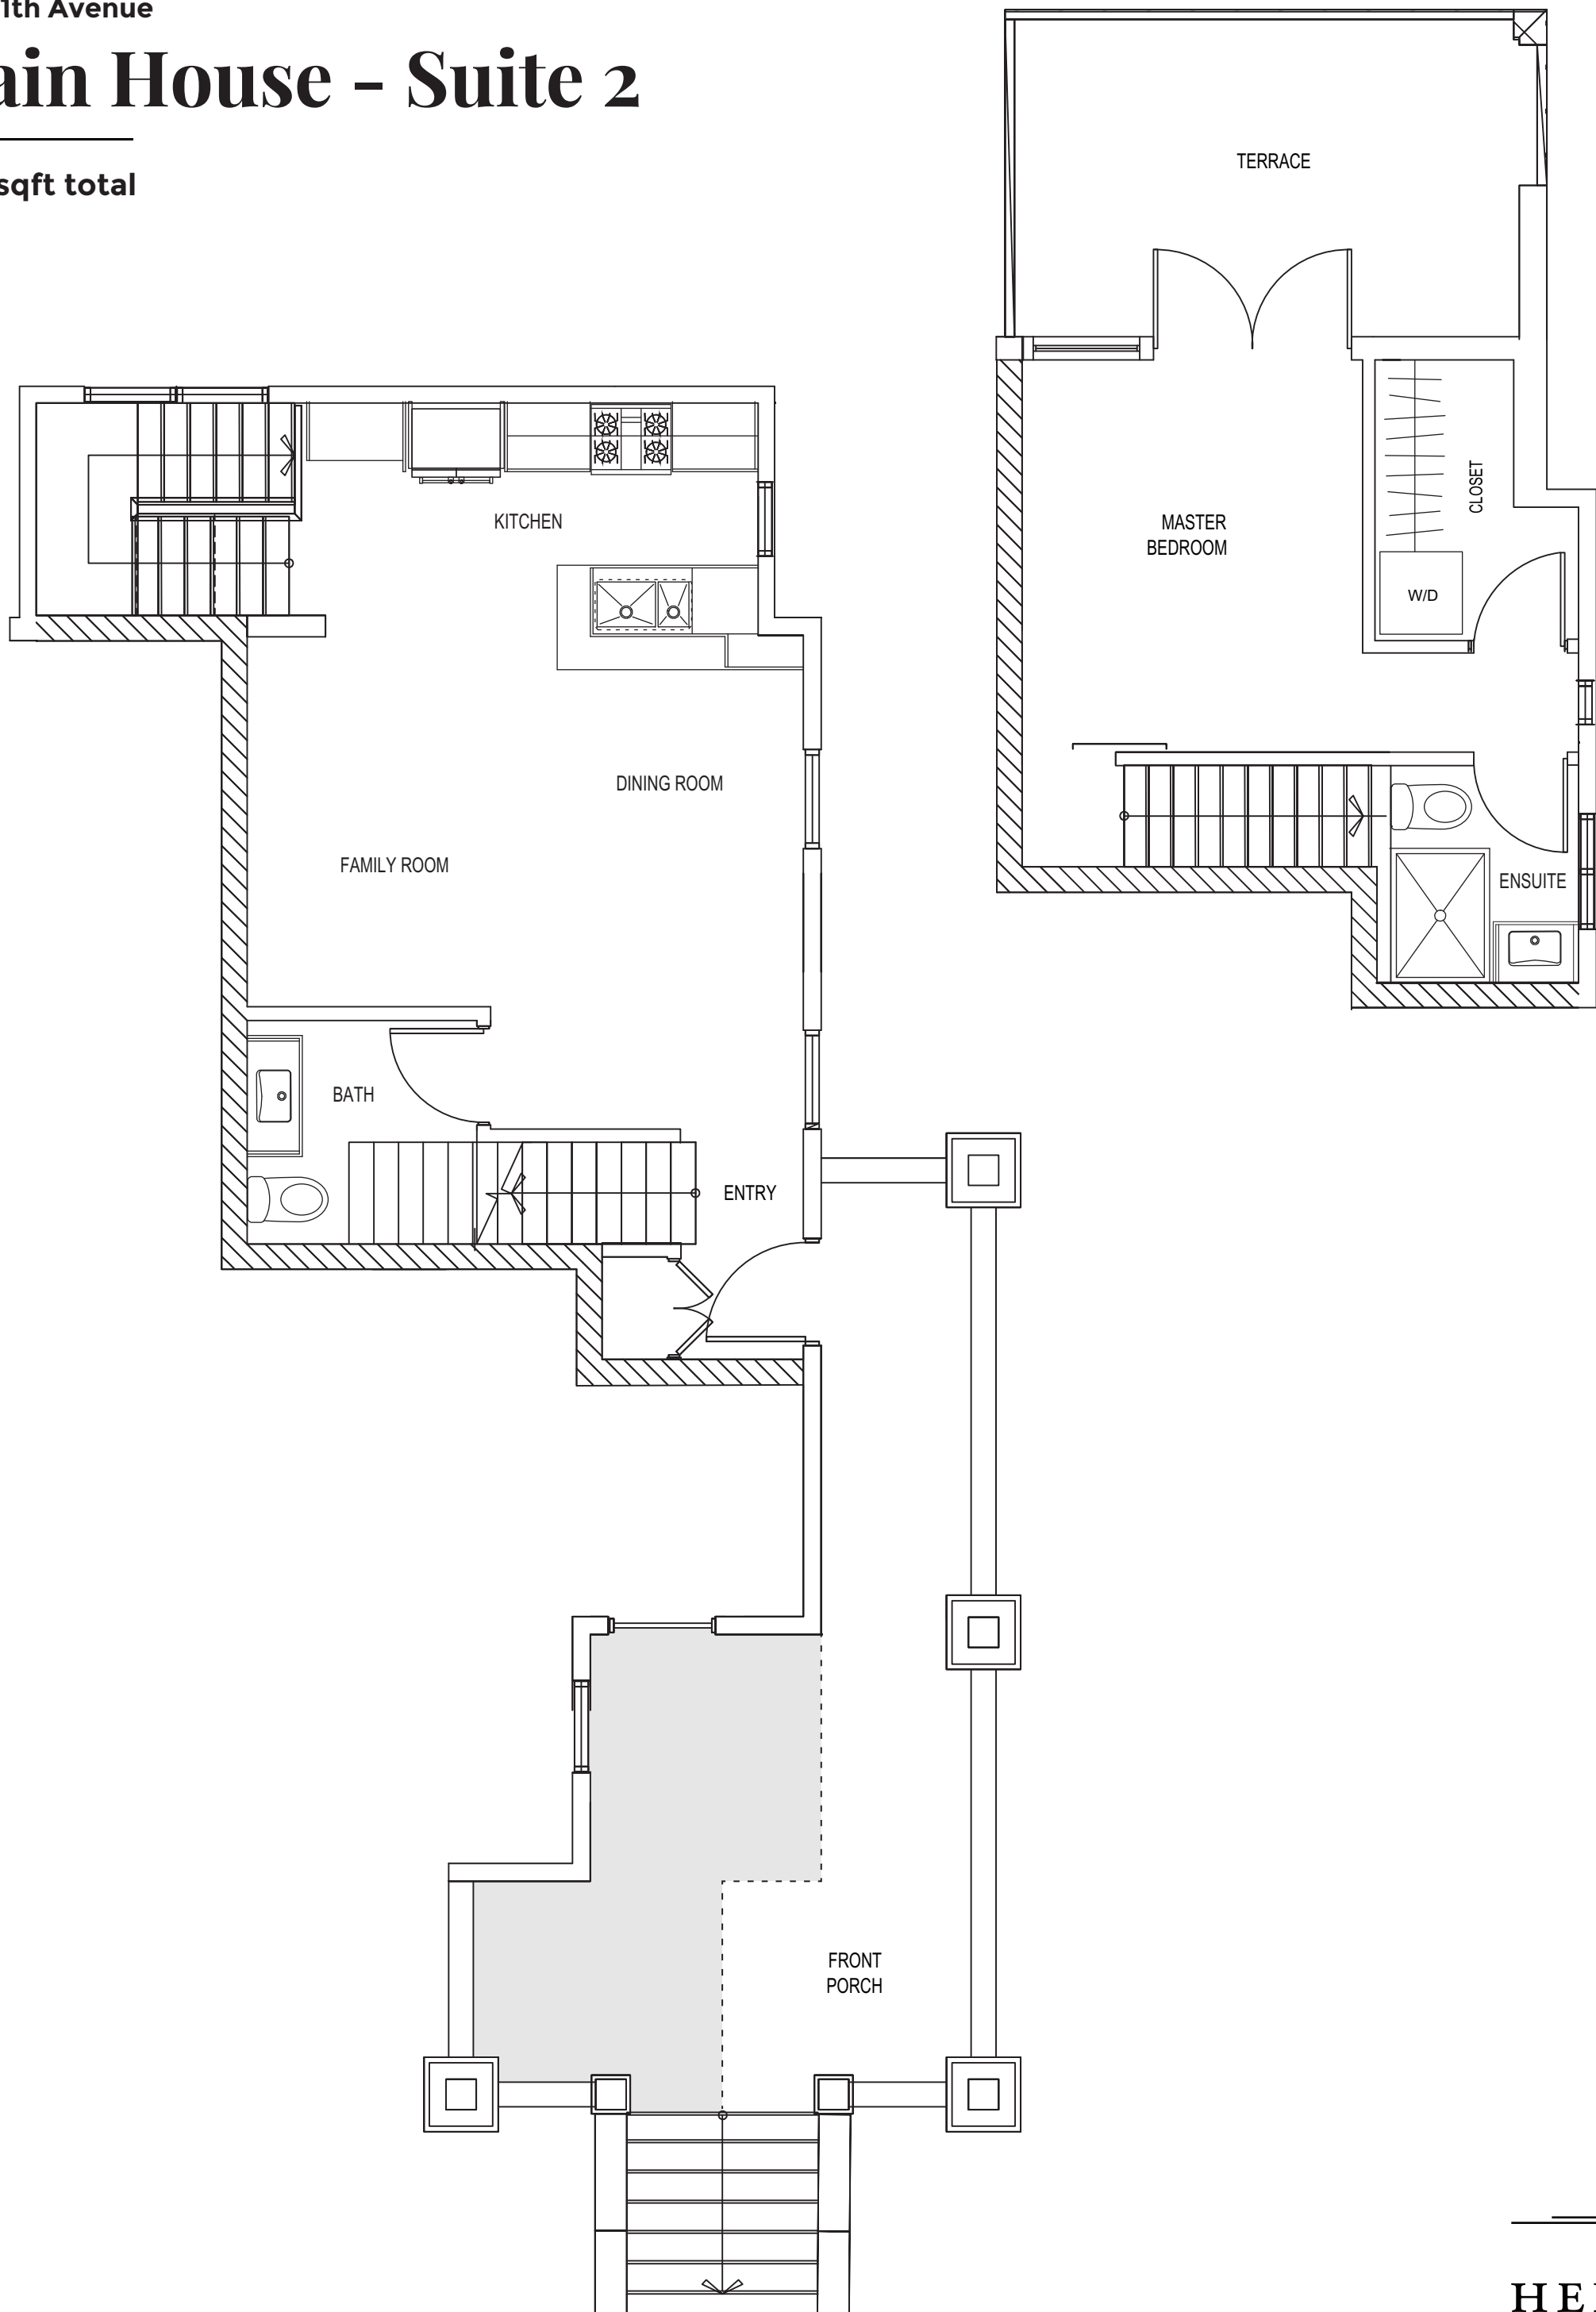

313 W11th Avenue

Main House - Suite 2

1,263 sqft total

Marketed by
Lee + Pete Vancouver Real Estate Group